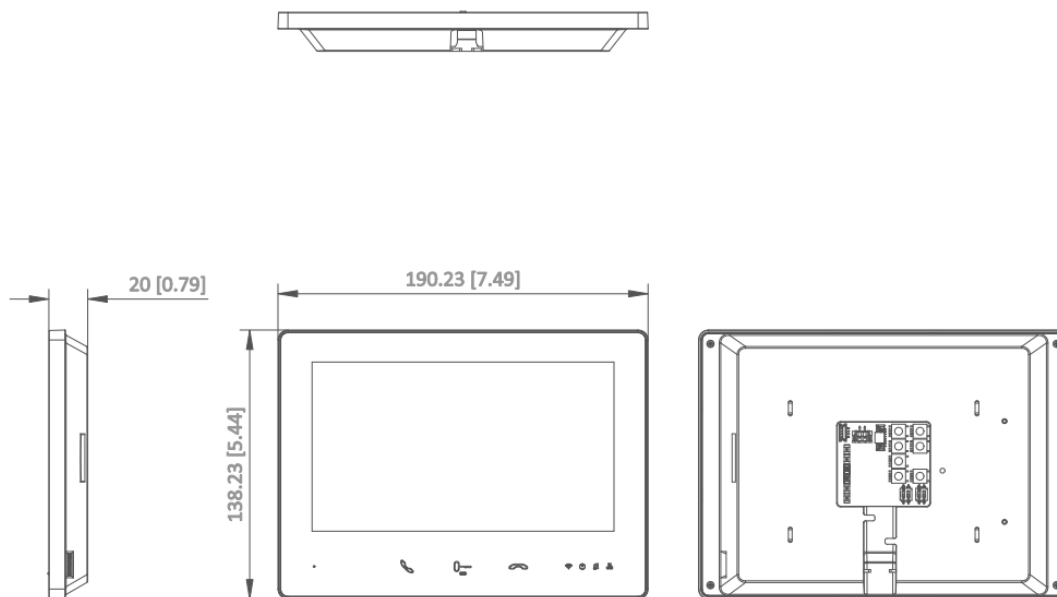

▪ Specification

System parameters	
Operating system	Embedded Linux operation system
ROM	32 MB
RAM	128 MB
CPU	Embedded processor
Display parameters	
Screen size	7-inch
Operation method	Capacitive touch screen
Type	Colorful TFT screen
Resolution	1024 × 600
Video parameters	
Lens	/
FOV	/
WDR	/
Resolution	/
Focal length	/
Audio parameters	
Audio compression standard	G.711 U G.711 A
Audio input	1 Built-in omnidirectional microphone
Audio output	1 Built-in loudspeaker
Audio compression bitrate	64 Kps
Audio quality	Noise suppression and echo cancellation
Volume adjustment	Adjustable
Capacity	
Event capacity	200 captured pictures (with TF card)
Linked indoor extensions capacity	3
Network parameters	
Communication protocol	TCP/IP, RTSP
Wired network	10/100 Mbps self-adaptive through 2-wire interface
Wi-Fi standard	/
3G/4G standard	/
Zigbee	/
Device interfaces	
Alarm input	1
TAMPER	/
RS-485	/
USB	/
TF card	Max to 128 G, SD 2.0 or lower version
Alarm output	/
DIP switch	5 decimal DIP switch and 4 binary DIP switch
Power supply input	12V DC
Two-wire IP interface	2, 1 for input 1 for output

▪ Available Model

DS-KH7300EY-TE2/White

Headquarters

No.555 Qianmo Road, Binjiang District,
Hangzhou 310051, China
T +86-571-8807-5998
www.hikvision.com

Follow us on social media to get the latest product and solution information.

▪ **Dimension**

Unit:mm [inch]

SCALE 1:1

Headquarters

No.555 Qianmo Road, Binjiang District,
Hangzhou 310051, China
T +86-571-8807-5998
www.hikvision.com

Follow us on social media to get the latest product and solution information.