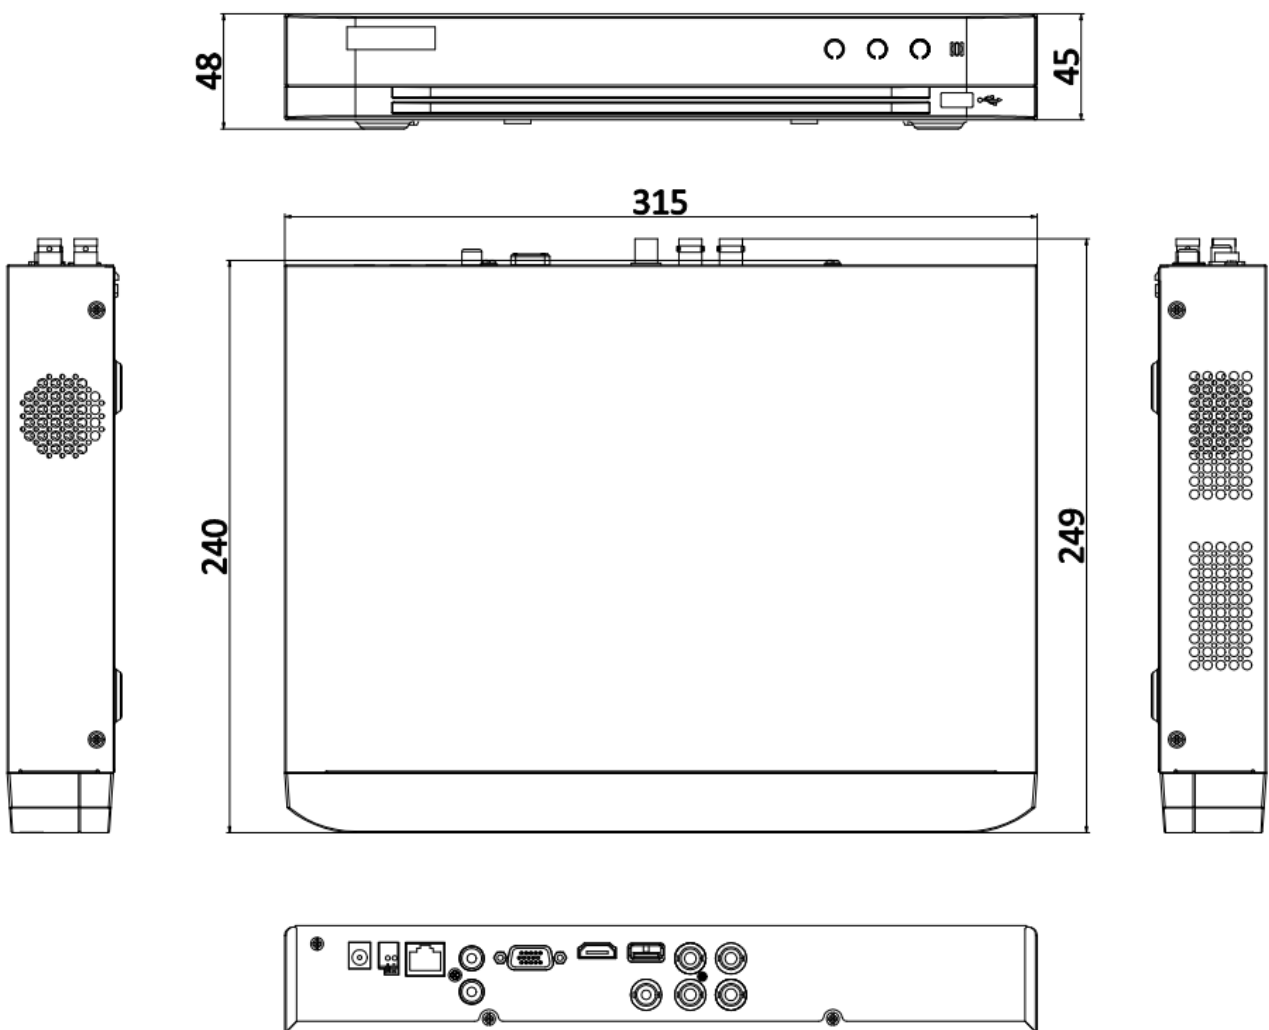

Synchronous playback	4-ch
VGA Output	1-ch, 1920 × 1080/60Hz, 1280 × 1024/60Hz, 1280 × 720/60Hz
Video Output Mode	HDMI/VGA independent output
HDTV Input	8 MP(3840 × 2160)@15 fps, 8 MP(3840 × 2160)@12.5 fps, 3K(2960 × 1665)@20 fps, 5 MP(2560 × 1944)@20 fps, 5 MP(2560 × 1944)@12 fps, 4 MP(2560 × 1440)@30 fps, 4 MP(2560 × 1440)@25 fps, 3 MP@18 fps, 1080p@30 fps, 1080p@25 fps, 720p@30 fps, 720p@25 fps
AHD Input	5 MP(2560 × 1944)@20 fps, 5 MP(2560 × 1944)@12 fps, 4 MP(2560 × 1440)@30 fps, 4 MP(2560 × 1440)@25 fps, 1080p@30 fps, 1080p@25 fps, 720p@30 fps, 720p@25 fps
HDCVI Input	8 MP(3840 × 2160)@15 fps, 8 MP(3840 × 2160)@12.5 fps, 5 MP(2592 × 1944)@20 fps, 4 MP(2560 × 1440)@30 fps, 4 MP(2560 × 1440)@25 fps, 1080p@30 fps, 1080p@25 fps, 720p@30 fps, 720p@25 fps
Audio Output	1-ch, RCA (Linear, 1 KΩ)
Audio Input	1-ch, RCA (2.0 Vp-p, 1 KΩ) 4-ch via coaxial cable
Two-Way Audio	1-ch, RCA (2.0 Vp-p, 1 KΩ) (using the first audio input)
Network	
Network Protocol	TCP/IP, PPPoE, DHCP, Hik-Connect, DNS, DDNS, NTP, SADP, NFS, iSCSI, UPnP™, HTTPS, ONVIF
Remote Connection	32
Network Interface	1, RJ45 10M/100M/1000M self-adaptive Ethernet interface
Wi-Fi	Connectable to Wi-Fi network by Wi-Fi dongle through USB interface
Auxiliary Interface	
SATA	1 SATA interface
Capacity	Up to 10 TB capacity for each disk
Serial Interface	RS-485 (half-duplex)
USB Interface	Front panel: 1 × USB 2.0 Rear panel: 1 × USB 2.0
Alarm In/Out	N/A
General	
Power Supply	12 VDC, 2 A
Consumption	≤ 10 W (without HDD)
Working Temperature	-10 °C to +55 °C (+14 °F to +131 °F)
Working Humidity	10% to 90%
Dimension (W × D × H)	315 × 242 × 45 mm (12.4 × 9.5 × 1.8 inch)
Weight	≤ 1.8 kg (without HDD, 4.0 lb.)

Dimension

scale/1:1;Unit/mm

Physical Interface

No.	Description	No.	Description
1	Video and Coaxial Audio In	7	AUDIO IN, RCA Connector
2	USB Interface	8	LAN Network Interface
3	VIDEO OUT	9	RS-485 Serial Interface
4	HDMI Interface	10	12 VDC Power Input
5	VGA Interface	11	GND
6	AUDIO OUT, RCA Connector		