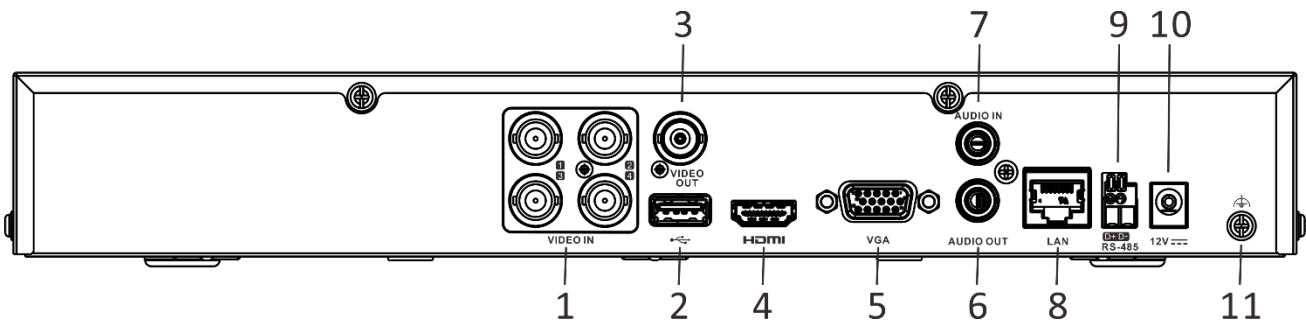

Synchronous playback	4-ch
VGA Output	1-ch, 1920 × 1080/60Hz, 1280 × 1024/60Hz, 1280 × 720/60Hz
Video Output Mode	HDMI/VGA independent output
HDTV Input	8 MP(3840 × 2160)@15 fps, 8 MP(3840 × 2160)@12.5 fps, 3K(2960 × 1665)@20 fps, 5 MP(2560 × 1944)@20 fps, 5 MP(2560 × 1944)@12 fps, 4 MP(2560 × 1440)@30 fps, 4 MP(2560 × 1440)@25 fps, 3 MP@18 fps, 1080p@30 fps, 1080p@25 fps, 720p@30 fps, 720p@25 fps
AHD Input	5 MP(2560 × 1944)@20 fps, 5 MP(2560 × 1944)@12 fps, 4 MP(2560 × 1440)@30 fps, 4 MP(2560 × 1440)@25 fps, 1080p@30 fps, 1080p@25 fps, 720p@30 fps, 720p@25 fps
HDCVI Input	8 MP(3840 × 2160)@15 fps, 8 MP(3840 × 2160)@12.5 fps, 5 MP(2592 × 1944)@20 fps, 4 MP(2560 × 1440)@30 fps, 4 MP(2560 × 1440)@25 fps, 1080p@30 fps, 1080p@25 fps, 720p@30 fps, 720p@25 fps
Audio Output	1-ch, RCA (Linear, 1 KΩ)
Audio Input	1-ch, RCA (2.0 Vp-p, 1 KΩ) 4-ch via coaxial cable
Two-Way Audio	1-ch, RCA (2.0 Vp-p, 1 KΩ) (using the first audio input)
Network	
Network Protocol	TCP/IP, PPPoE, DHCP, Hik-Connect, DNS, DDNS, NTP, SADP, NFS, iSCSI, UPnP™, HTTPS, ONVIF
Remote Connection	32
Network Interface	1, RJ45 10M/100M/1000M self-adaptive Ethernet interface
Wi-Fi	Connectable to Wi-Fi network by Wi-Fi dongle through USB interface
Auxiliary Interface	
SATA	1 SATA interface
Capacity	Up to 10 TB capacity for each disk
Serial Interface	RS-485 (half-duplex)
USB Interface	Front panel: 1 × USB 2.0 Rear panel: 1 × USB 2.0
Alarm In/Out	N/A
General	
Power Supply	12 VDC, 2 A
Consumption	≤ 10 W (without HDD)
Working Temperature	-10 °C to +55 °C (+14 °F to +131 °F)
Working Humidity	10% to 90%
Dimension (W × D × H)	315 × 242 × 45 mm (12.4 × 9.5 × 1.8 inch)
Weight	≤ 1.8 kg (without HDD, 4.0 lb.)

Dimension

scale/1:1;Unit/mm

Physical Interface

No.	Description	No.	Description
1	Video and Coaxial Audio In	7	AUDIO IN, RCA Connector
2	USB Interface	8	LAN Network Interface
3	VIDEO OUT	9	RS-485 Serial Interface
4	HDMI Interface	10	12 VDC Power Input
5	VGA Interface	11	GND
6	AUDIO OUT, RCA Connector		