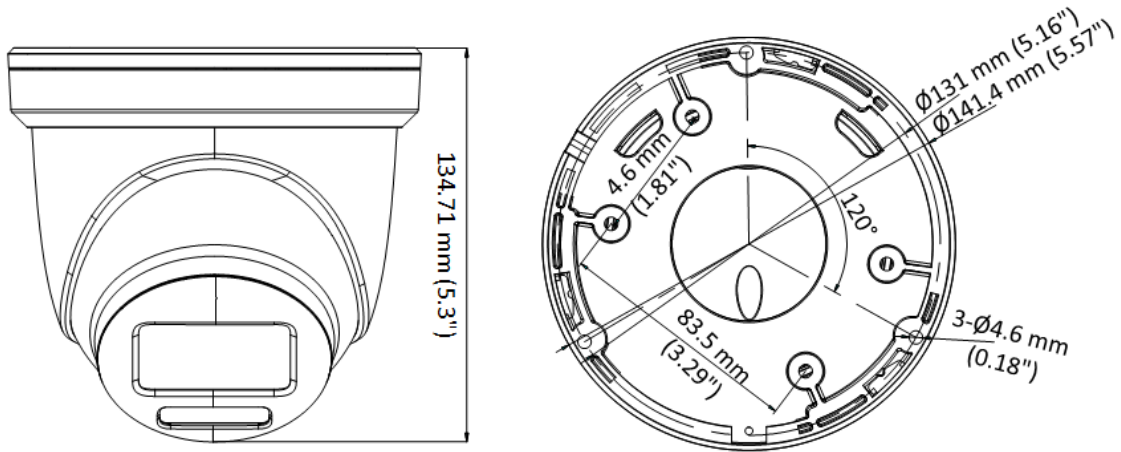

▪ **Dimension**

▪ **Accessory**

▪ **Optional**

DS-1275ZJ-SUS(Grey)#UK	DS-1273ZJ-140(BLACK) Wall Mount	DS-1271ZJ-140 Pendant Mount	DS-1275ZJ-SUS Vertical Pole Mount	DS-1276ZJ-SUS Corner Mount
DS-1280ZJ-DM21 Junction Box	DS-1273ZJ-140B Wall Mount	DS-1273ZJ-140 Wall Mount