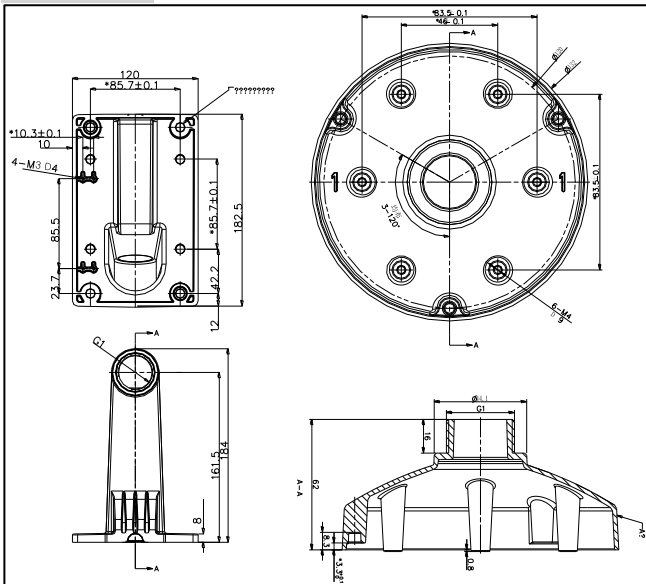

## DS-1273ZJ-130-TRL

Wall Mounting Bracket for Dome Camera  
(with adaptor plate)

### Features:

- Aluminum alloy material with surface spray treatment
- The outlet hole makes the feature looks better
- Better water proof design
- Convenient installation coordinating with lower bowl

### Dimension:

**Note:** The actual bracket may vary from the picture above.

### Parameter:

Model	DS-1273ZJ-130-TRL
Parameters	Wall Mounting Bracket for Dome Camera (with adaptor plate)
Appearance	Hik White
Range of Application	Suitable for dome camera wall mounting
Material	Aluminum Alloy
Dimension	130×182×120mm
Weight	900g