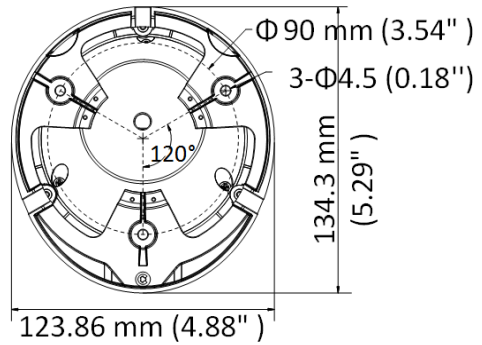

## ▪ Specification

Camera	
Image Sensor	8.29 MP CMOS
Max. Resolution	3840 (H) × 2160 (V)
Min. Illumination	0.003 Lux@(F2.4, AGC ON), 0 Lux with IR
Shutter Time	PAL: 1/12.5s to 1/50, 000 s NTSC: 1/15 s to 1/50, 000 s
Day & Night	ICR
Angle Adjustment	Pan: 0° to 360°; Tilt: 0° to 75°; Rotate: 0° to 360°
Signal System	PAL/NTSC
Lens	
Lens Type	2.7 mm to 13.5 mm motorized varifocal lens
Focal Length & FOV	108.1° to 45.6°
Lens Mount	Φ14
Image	
Image Parameters Switch	STD/HIGH-SAT
Image Settings	Brightness, Sharpness, Mirror, Smart IR
Frame Rate	TVI: 8MP@12.5fps, 8MP@15fps, 5MP@20fps, 4MP@25fps, 4MP@30fps, 1080P@25fps, 1080P@30fps AHD: 8MP@12.5fps, 8MP@15fps CVI: 8MP@12.5fps, 8MP@15fps CVBS: P/N
Day/Night Mode	Auto/Color/BW (Black and White)
Wide Dynamic Range (WDR)	≥130 dB
White Balance	ATW/MANUAL
AGC	Support
Interface	
Video Output	Switchable TVI/AHD/CVI/CVBS
General	
Material	Metal
Dimension	134.3 mm × 123.86 mm × 110.24 mm (5.29" × 4.88" × 4.34")
Weight	Approx. 620 g (1.37 lb.)
Operating Condition	-40° C to 60° C (-40° F to 140° F), Humidity 90% or less (no condensation)
Communication	HIKVISION-C
Language	English
Power Supply	12 VDC ± 20%, 24 VAC ± 20%
Consumption	Max. 11 W
IR Range	Up to 60 m
Approval	
Protection	IP67

## ▪ Available Model

DS-2CE79U7T-AIT3ZF(2.7-13.5mm)

▪ **Dimension**

▪ **Accessory**

▪ **Optional**

DS-1275ZJ-SUS(Grey)#UK	DS-1273ZJ-130-TRL Wall Mount	DS-1276ZJ-SUS Corner Mount	DS-1281ZJ-M Inclined Ceiling Mount	DS-1275ZJ-SUS Vertical Pole Mount
				
<p data-bbox="165 1644 336 1711"><b>DS-1280ZJ-M Junction Box</b></p> 				