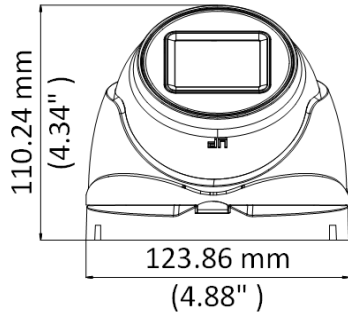

## ▪ Specification

Camera	
Image Sensor	8.29 MP CMOS
Max. Resolution	3840 (H) × 2160 (V)
Min. Illumination	0.003 Lux@(F2.4, AGC ON), 0 Lux with IR
Shutter Time	PAL: 1/12.5s to 1/50, 000 s NTSC: 1/15 s to 1/50, 000 s
Day & Night	ICR
Angle Adjustment	Pan: 0° to 360°; Tilt: 0° to 75°; Rotate: 0° to 360°
Signal System	PAL/NTSC
Lens	
Lens Type	2.7 mm to 13.5 mm motorized varifocal lens
Focal Length & FOV	108.1° to 45.6°
Lens Mount	Φ14
Image	
Image Parameters Switch	STD/HIGH-SAT
Image Settings	Brightness, Sharpness, Mirror, Smart IR
Frame Rate	TVI: 8MP@12.5fps, 8MP@15fps, 5MP@20fps, 4MP@25fps, 4MP@30fps, 1080P@25fps, 1080P@30fps AHD: 8MP@12.5fps, 8MP@15fps CVI: 8MP@12.5fps, 8MP@15fps CVBS: P/N
Day/Night Mode	Auto/Color/BW (Black and White)
Wide Dynamic Range (WDR)	≥130 dB
White Balance	ATW/MANUAL
AGC	Support
Interface	
Video Output	Switchable TVI/AHD/CVI/CVBS
General	
Material	Metal
Dimension	134.3 mm × 123.86 mm × 110.24 mm (5.29" × 4.88" × 4.34")
Weight	Approx. 620 g (1.37 lb.)
Operating Condition	-40° C to 60° C (-40° F to 140° F), Humidity 90% or less (no condensation)
Communication	HIKVISION-C
Language	English
Power Supply	12 VDC ± 20%, 24 VAC ± 20%
Consumption	Max. 11 W
IR Range	Up to 60 m
Approval	
Protection	IP67

## ▪ Available Model

DS-2CE79U7T-AIT3ZF(2.7-13.5mm)

▪ **Dimension**

▪ **Accessory**

▪ **Optional**

DS-1275ZJ-SUS(Grey)#UK	DS-1273ZJ-130-TRL Wall Mount	DS-1276ZJ-SUS Corner Mount	DS-1281ZJ-M Inclined Ceiling Mount	DS-1275ZJ-SUS Vertical Pole Mount
				
<p data-bbox="165 1644 336 1711"><b>DS-1280ZJ-M Junction Box</b></p> 				