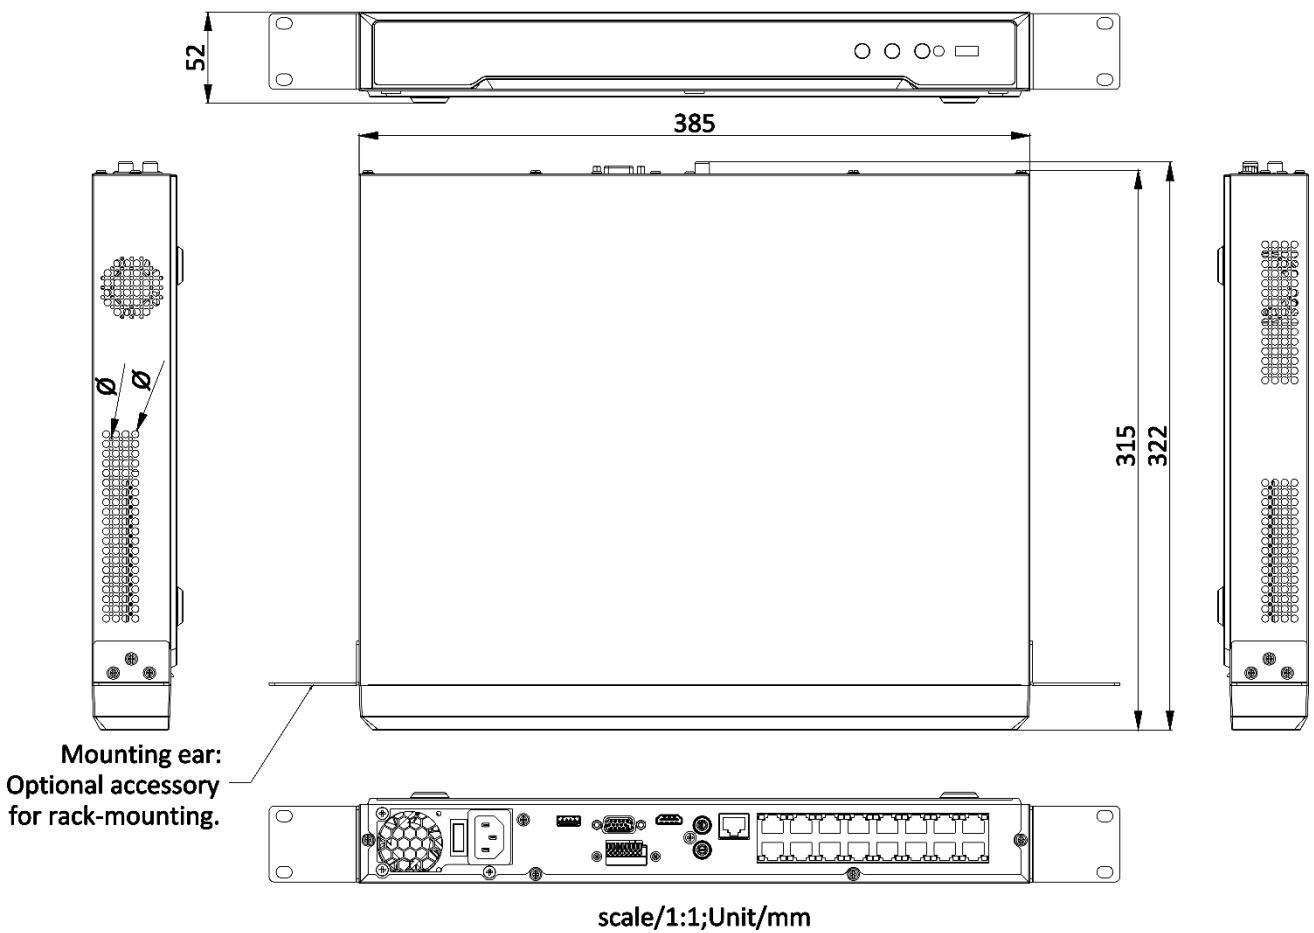

### Network & Ethernet Access

- 1 self-adaptive 10/100/1000 Mbps Ethernet interface
- 16 independent PoE network interfaces
- Hik-Connect for easy network management

## ▪ Specification

Video and Audio	
IP Video Input	16-ch
Incoming Bandwidth	160 Mbps
Outgoing Bandwidth	160 Mbps
HDMI Output	4K (3840 × 2160)/30 Hz, 2K (2560 × 1440)/60 Hz, 1920 × 1080/60 Hz, 1600 × 1200/60 Hz, 1280 × 1024/60 Hz, 1280 × 720/60 Hz
VGA Output	1920 × 1080/60 Hz, 1280 × 1024/60 Hz, 1280 × 720/60 Hz
Video Output Mode	HDMI/VGA independent output
Audio Input	1-ch, RCA (2.0 Vp-p, 1 KΩ)
Audio Output	1-ch, RCA (Linear, 1 KΩ)
Two-Way Audio	1-ch, RCA (2.0 Vp-p, 1 KΩ, using the audio input)
Decoding	
Decoding Format	H.265/H.265+/H.264/H.264+
Recording Resolution	8 MP/6 MP/5 MP/4 MP/3 MP/1080p/UXGA/720p/VGA/4CIF/DCIF/2CIF/CIF/QCIF
Synchronous Playback	16-ch
Decoding Capability	2-ch@8 MP (30 fps)/4-ch@4 MP (30 fps)/8-ch@1080p (30 fps)
Stream Type	Video, Video & Audio
Audio Compression	G.711ulaw/G.711alaw/G.722/G.726
Network	
Remote Connection	128-ch
Network Protocol	TCP/IP, DHCP, IPv4, IPv6, DNS, DDNS, NTP, RTSP, SADP, SMTP, SNMP, NFS, iSCSI, ISUP, UPnP™, HTTP, HTTPS
Network Interface	1 RJ-45 10/100/1000 Mbps self-adaptive Ethernet interface
PoE	
Interface	16, RJ-45 10/100 Mbps self-adaptive Ethernet interface
Power	≤ 200 W
Standard	IEEE 802.3 af/at
Auxiliary Interface	
SATA	2 SATA interfaces
Capacity	Up to 10 TB capacity for each HDD
USB Interface	Front panel: 1 × USB 2.0; Rear panel: 1 × USB 2.0
Alarm In/Out	4/1
General	
Power Supply	100 to 240 VAC, 50 to 60Hz
Consumption	≤ 15 W (without HDD and PoE off)

## Dimension