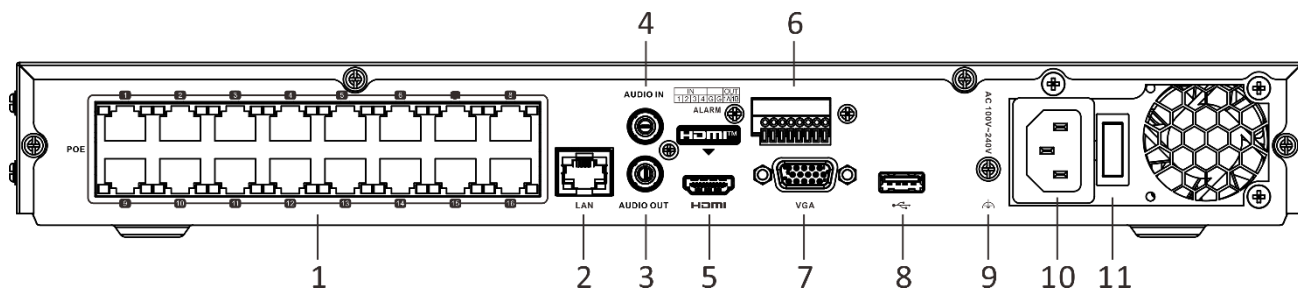

Physical Interface

No.	Description	No.	Description
1	Network interfaces with PoE function	7	VGA interface
2	LAN network interface	8	USB interface
3	AUDIO OUT	9	GND
4	AUDIO IN	10	100 to 240 VAC power supply
5	HDMI interface	11	Power switch
6	Alarm in/alarm out		

Available Model

DS-7616NI-K2/16P

Headquarters

No.555 Qianmo Road, Binjiang District,
Hangzhou 310051, China
T +86-571-8807-5998
www.hikvision.com

Follow us on social media to get the latest product and solution information.